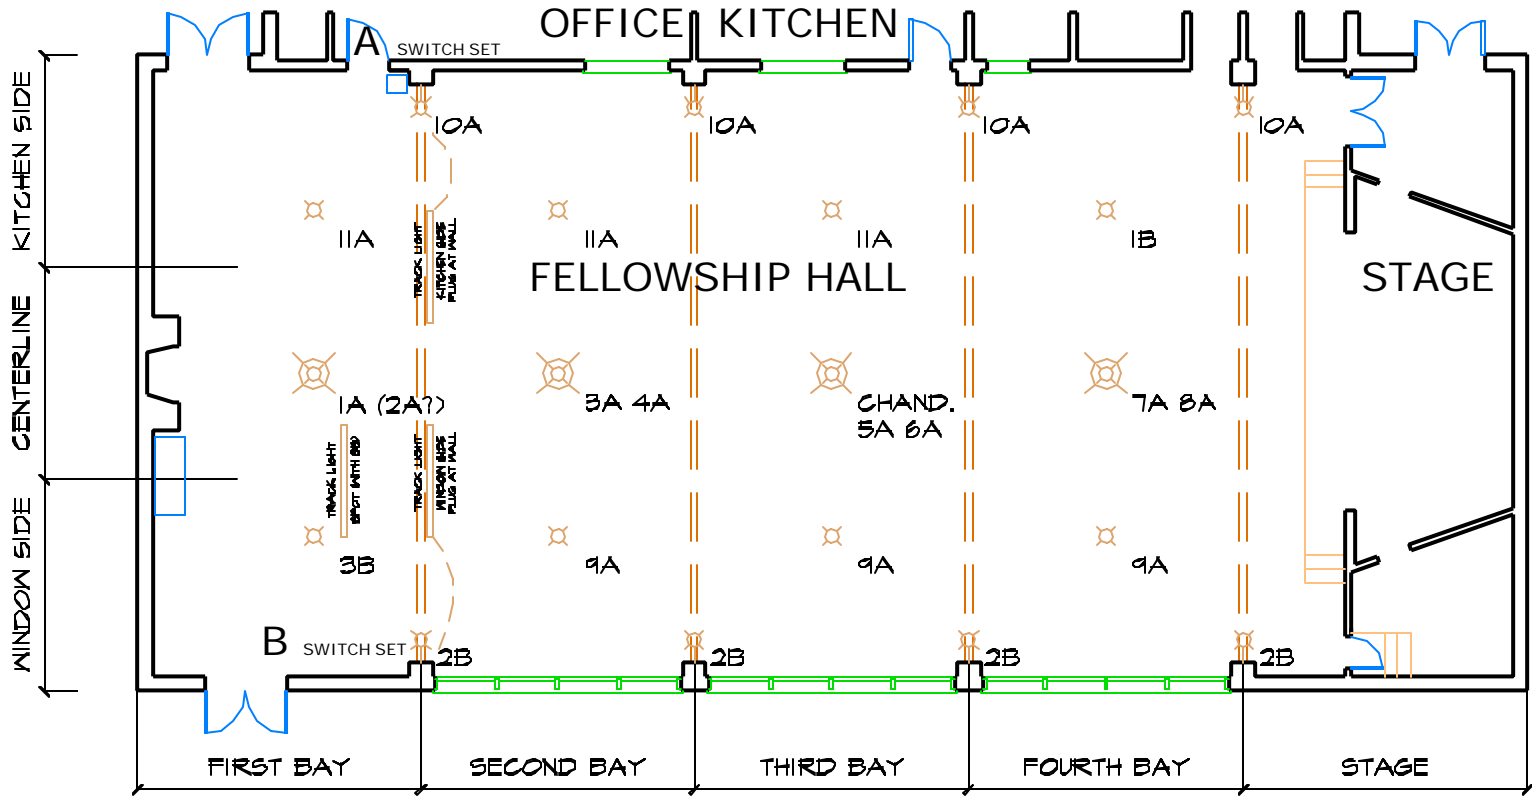

GREEK ORTHODOX CHURCH (GOC) FELLOWSHIP HALL FLOORPLAN

100 Perry Dr
Charlottesville, VA 22902-4340

A SWITCH SET

- 1 OVERHEAD LIGHT, FIRST BAY CENTERLINE (FIREPLACE)
- 2 UNKNOWN, LIKELY BURNED OUT BULB
- 3 OVERHEAD LIGHT, SECOND BAY CENTERLINE
- 4 OVERHEAD LIGHT, SECOND BAY CENTERLINE DOWNLIGHT
- 5 CHANDELIER, THIRD BAY CENTERLINE, UPPER PORTION
- 6 CHANDELIER, THIRD BAY CENTERLINE, LOWER PORTION
- 7 OVERHEAD LIGHT, FOURTH BAY CENTERLINE
- 8 OVERHEAD LIGHT, FOURTH BAY CENTERLINE DOWNLIGHT
- 9 OVERHEAD LIGHTS, SECOND, THIRD, & FOURTH BAYS, WINDOW SIDE
- 10 WALL SCONCES, SECOND, THIRD, & FOURTH BAYS, KITCHEN SIDE
- 11 OVERHEAD LIGHTS, FIRST, SECOND, & THIRD BAYS, KITCHEN SIDE
- 12 UNUSED

B SWITCH SET

- 1 OVERHEAD LIGHT, FOURTH BAY KITCHEN SIDE (STAGE)
- 2 WALL SCONCES, SECOND, THIRD, & FOURTH BAYS, WINDOW SIDE
- 3 OVERHEAD LIGHT, FIRST BAY, WINDOW SIDE
- 4 EXTERIOR LIGHT